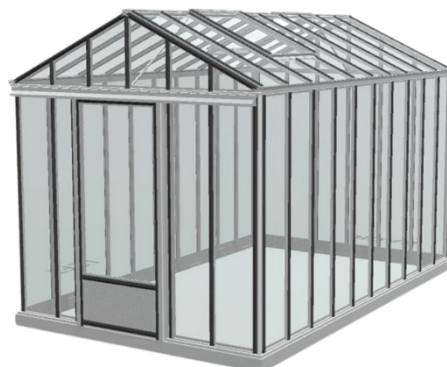

EURO MAXI SPECIAL 2.36 M | GLAZING GRID: 36 CM

Width: 2.36 m | Eave height with earth frame: 1.81 m | Eave height without earth frame: 1.71 m
Ridge height with earth frame: 2.36 m | Ridge height without earth frame: 2.36 m

Length	No. of roof vents	Aluminium-mill finish	+ coloured frames
2.36 m	2	€4,310	€940
3.09 m	2	€4,980	€1,055
3.80 m	2	€5,820	€1,250
4.57 m	3	€6,545	€1,395
5.30 m	3	€7,240	€1,530
6.04 m	4	€7,950	€1,665
6.77 m	4	€8,810	€1,870
7.53 m	4	€9,675	€2,070
8.30 m	4	€10,540	€2,280
9.02 m	5	€11,390	€2,480